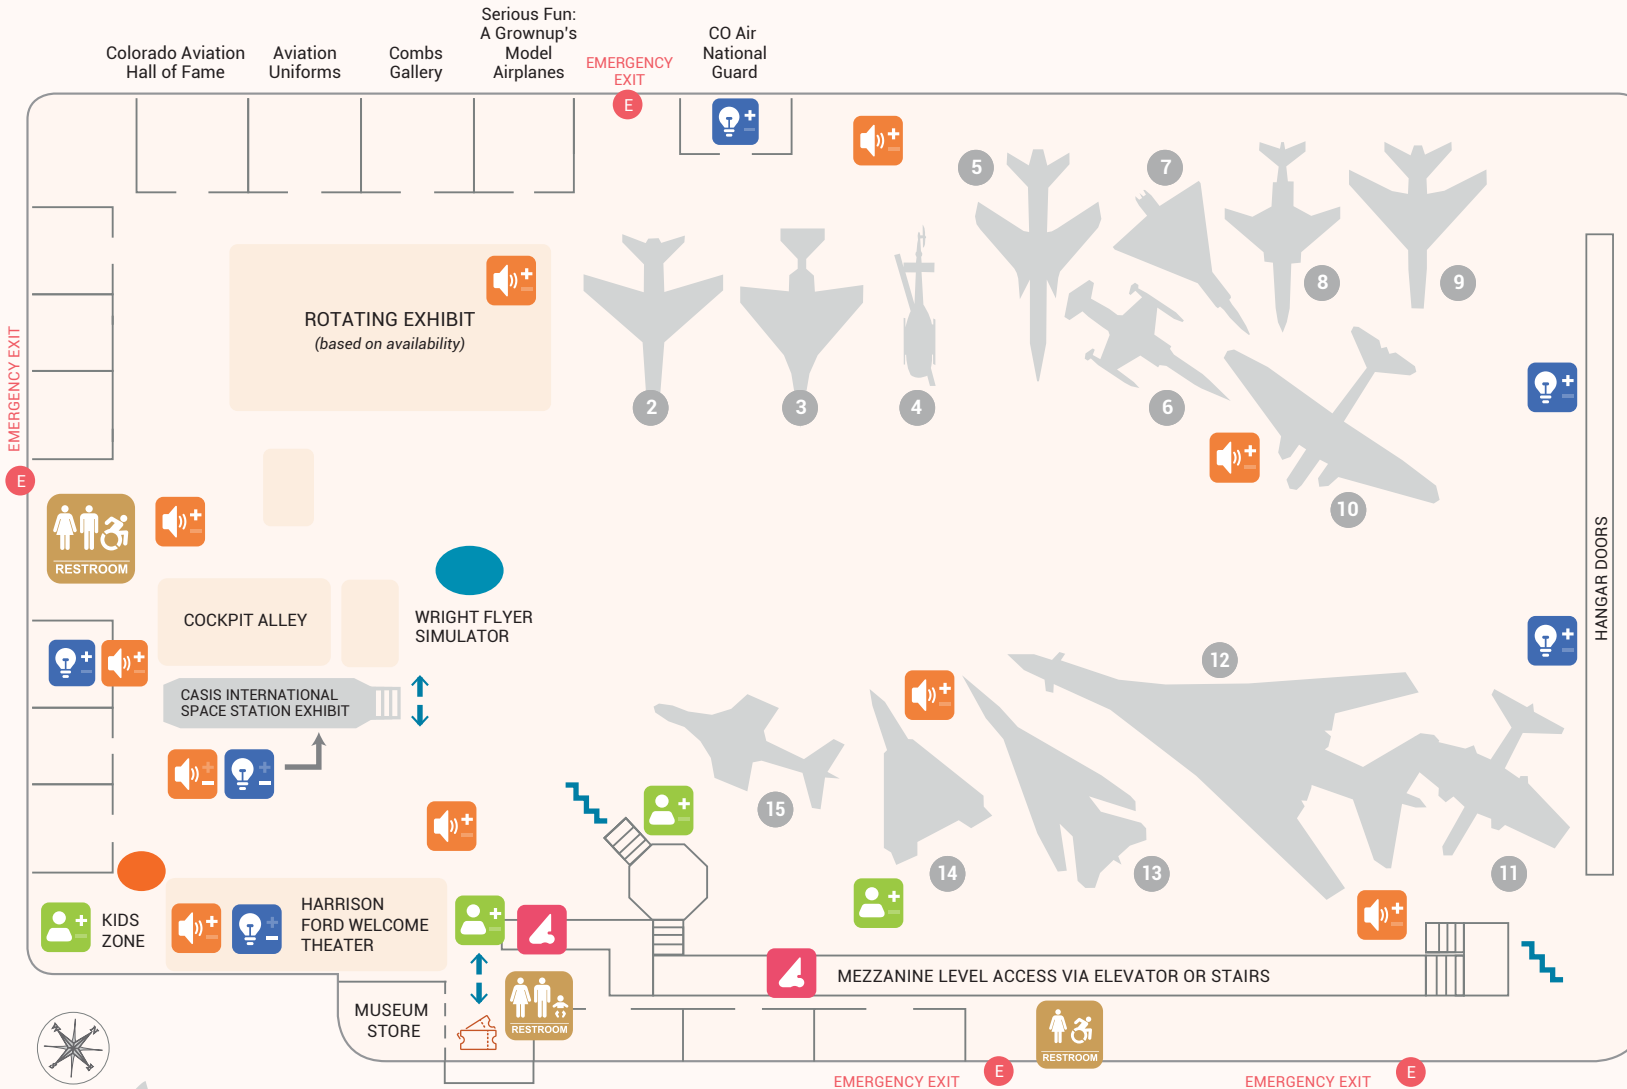

# SENSORY MAP

## SENSORY KEY

- More Crowded
- Less Crowded
- Brighter Light
- Dimmer Light
- Noisier
- Quieter
- Strong Smells

## PLANES

1. B-52B Stratofortress
2. A-7D Corsair II
3. F-4E Phantom
4. UH-1 Huey Helicopter
5. F-105D Thunderchief
6. F-104 Starfighter
7. F-102A Delta Dagger
8. F-101B Voodoo
9. F-100 Super Sabre
10. Douglas B-18A Bolo
11. EB-57 Canberra
12. B-1A Lancer
13. FB-111A Aardvark
14. F-14A Tomcat
15. EA-6B Prowler

- ADMISSION
- STAIRS
- LIFT
- RESTROOMS
- FAMILY FRIENDLY RESTROOM
- ACCESSIBLE TOILET

ACCOMMODATIONS AVAILABLE AT ADMISSION: WHEELCHAIRS, MOTORIZED WHEEL CHAIR AND SENSORY PACKS

Note: Not all aircraft shown  
This map represents an average sensory experience  
but this may vary at the time of your visit.