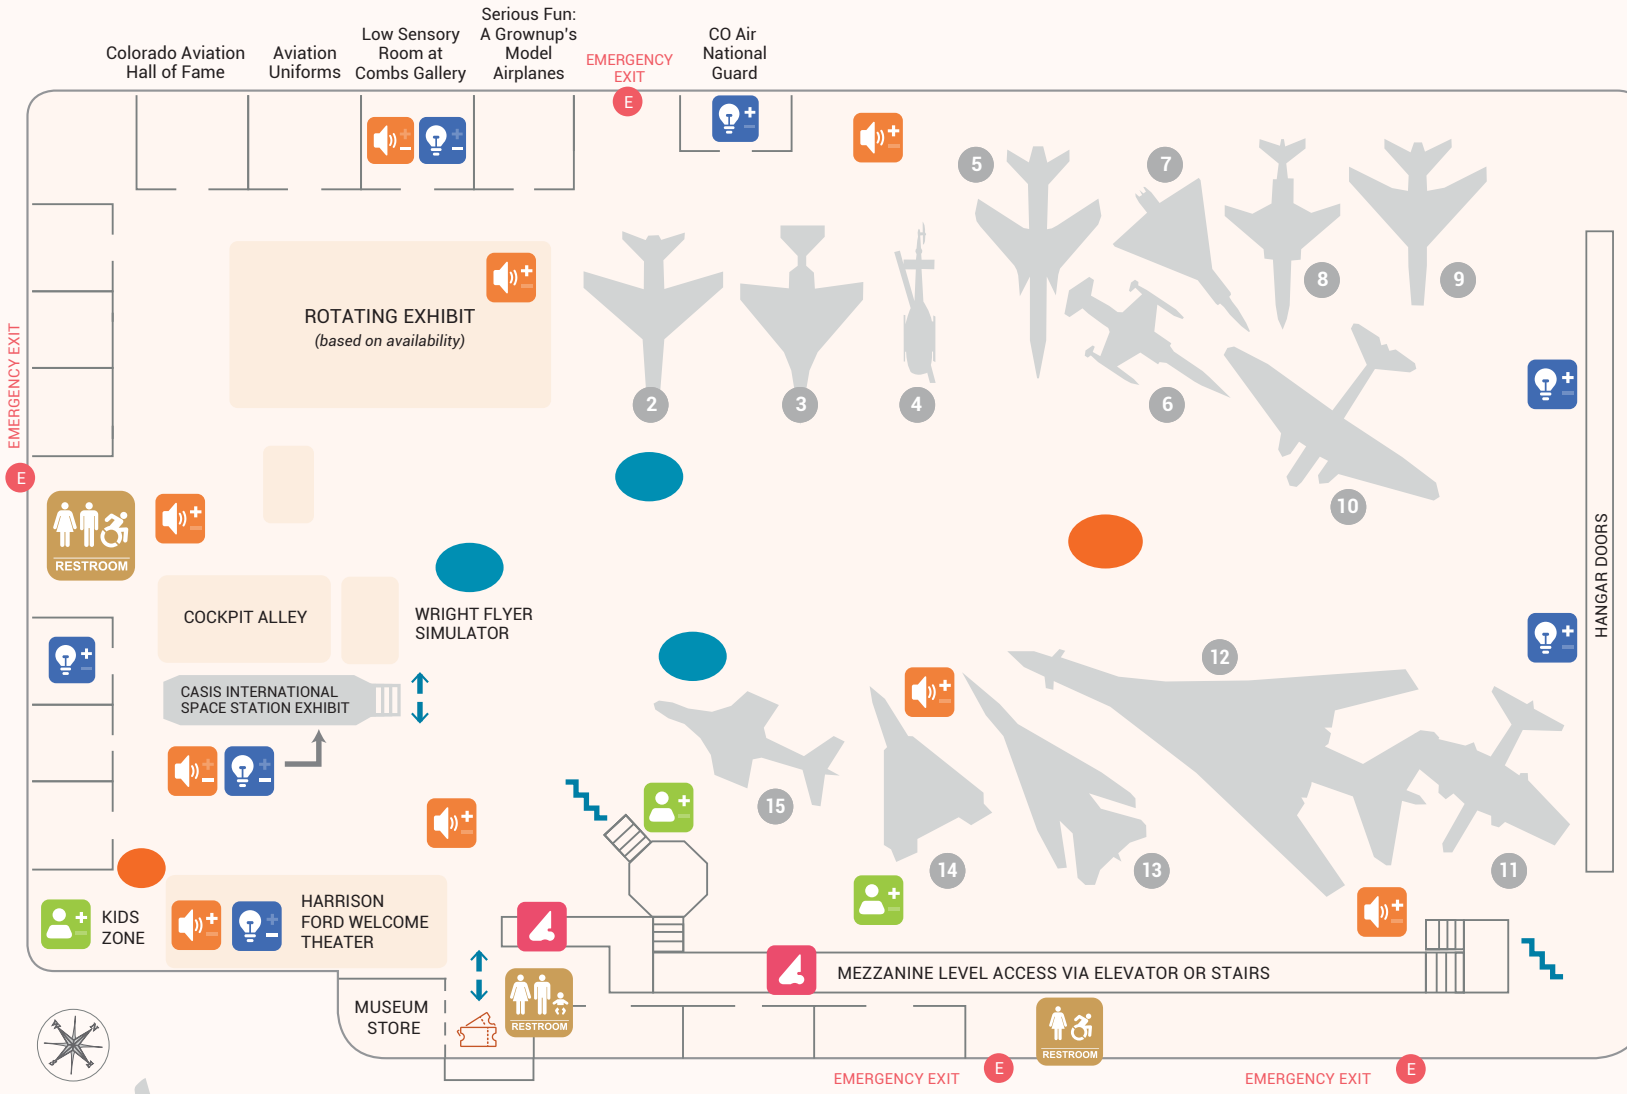

SENSORY MAP

ACTIVITIES

- Staff/ Volunteer Supported
- Self-guided

SENSORY KEY

- More Crowded
- Less Crowded
- Brighter Light
- Dimmer Light
- Noisier
- Quieter
- Strong Smells

PLANES

- B-52B Stratofortress
- A-7D Corsair II
- F-4E Phantom
- UH-1 Huey Helicopter
- F-105D Thunderchief
- F-104 Starfighter
- F-102A Delta Dagger
- F-101B Voodoo
- F-100 Super Sabre
- Douglas B-18A Bolo
- EB-57 Canberra
- B-1A Lancer
- FB-111A Aardvark
- F-14A Tomcat
- EA-6B Prowler

- ADMISSION
- STAIRS
- LIFT
- RESTROOMS
- FAMILY FRIENDLY RESTROOM
- ACCESSIBLE TOILET

ACCOMMODATIONS AVAILABLE AT ADMISSION: WHEELCHAIRS, MOTORIZED WHEEL CHAIR AND SENSORY PACKS

Note: Not all aircraft shown
This map represents an average sensory experience but this may vary at the time of your visit.